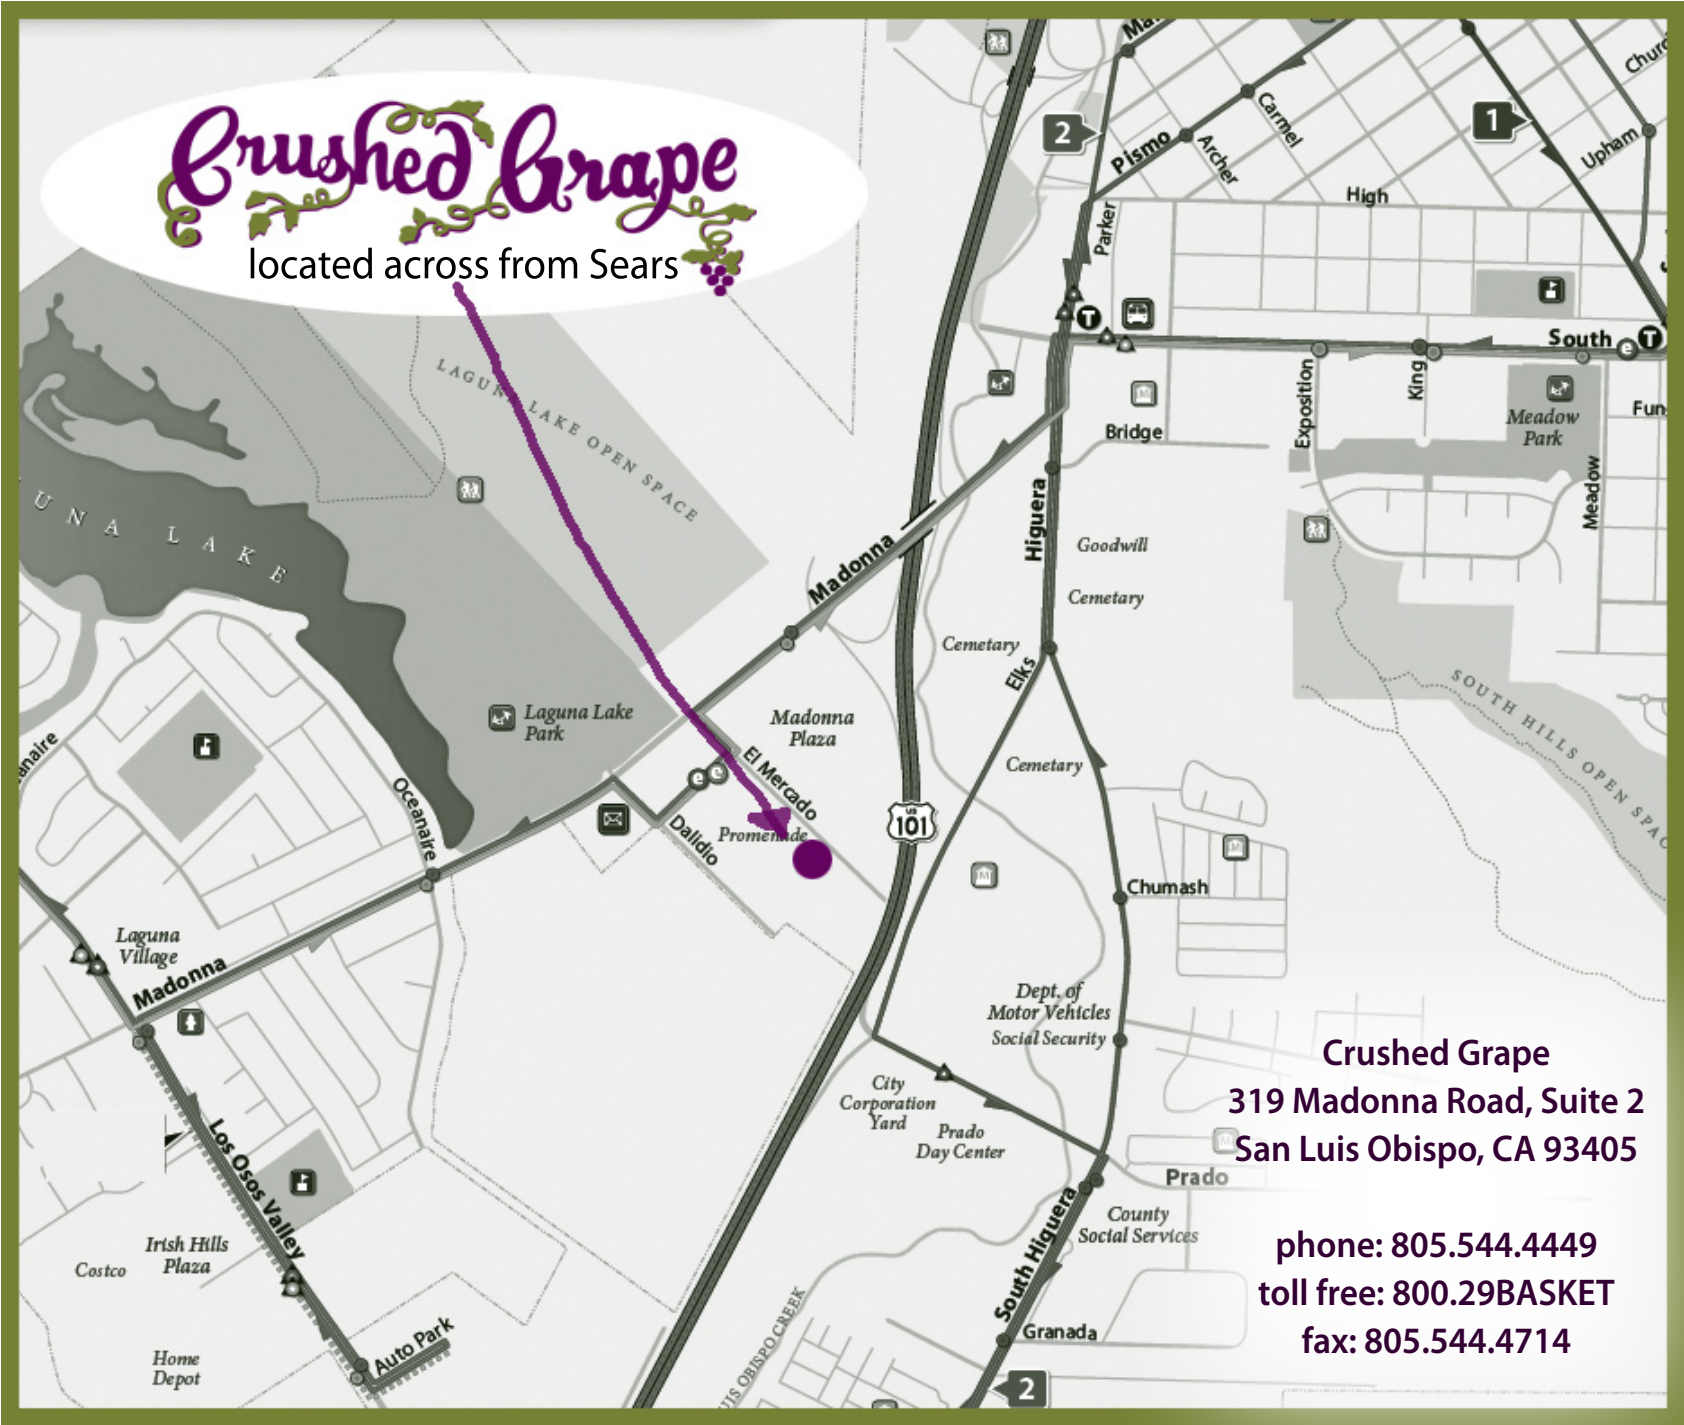

Crushed Grape

located across from Sears

Crushed Grape
319 Madonna Road, Suite 2
San Luis Obispo, CA 93405

phone: 805.544.4449
toll free: 800.29BASKET
fax: 805.544.4714